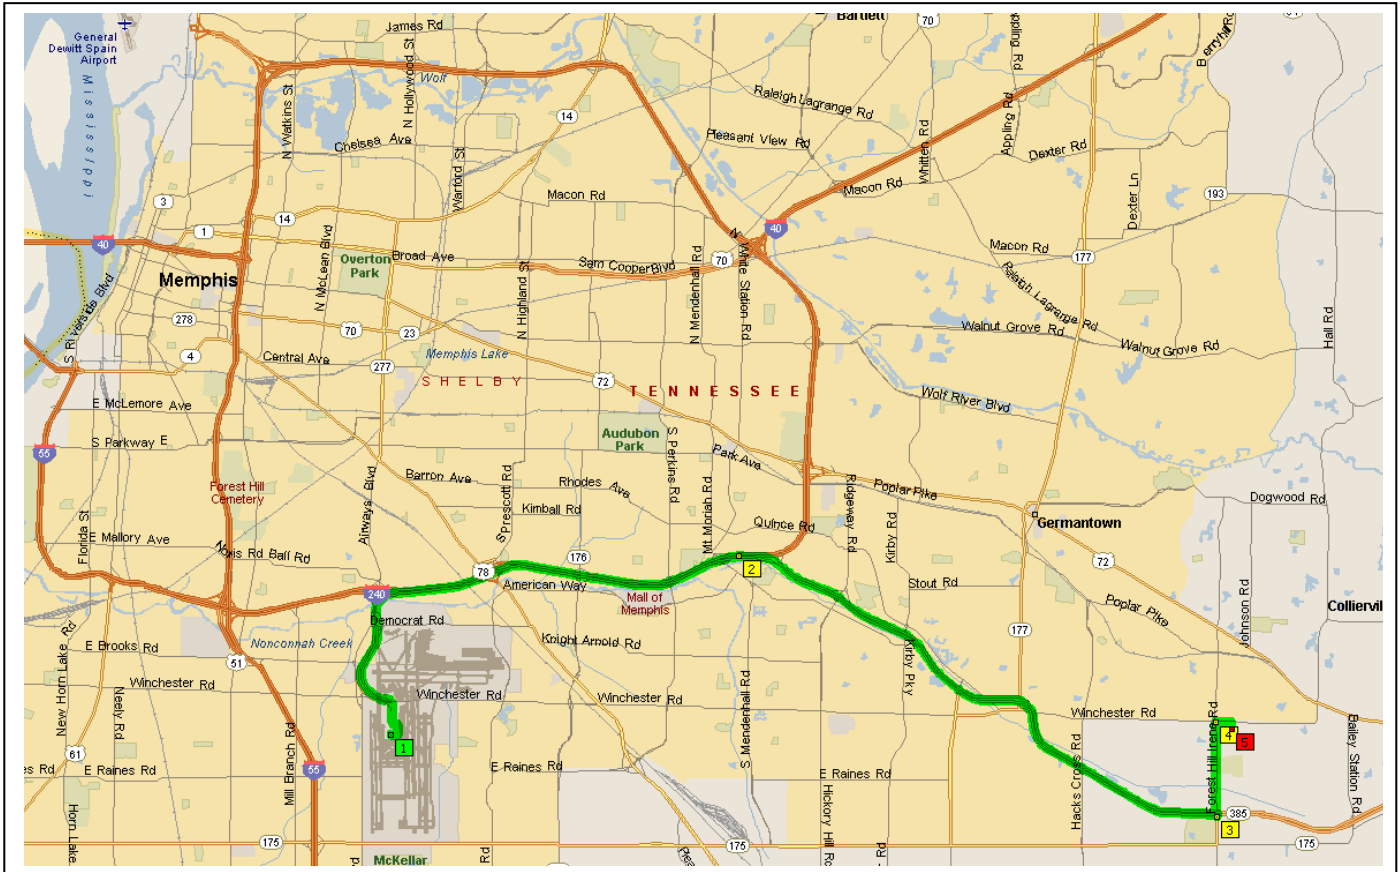

Directions from Memphis Airport to Orgill, Inc. Corporate Headquarters

3742 Tyndale Drive
Memphis, TN 38125

Travel on I-240 East towards Nashville approximately 5.25 miles.
Look for Exit 16, East Hwy 385, Bill Morris Parkway [2], toward Collierville.
You will exit to your right.

Continue on the Bill Morris Pky 8.3 miles to Forest Hill Irene Rd [3],
You will exit on your right, to turn Left onto North Forest Hill Irene Rd.

Continue North on Forest Hill Irene Rd 1.5 miles to Winchester Rd. [4]
Turn Right on Winchester Rd. Go .2 mile and turn Right on to Tyndale.
Orgill will be on your Left. [5]